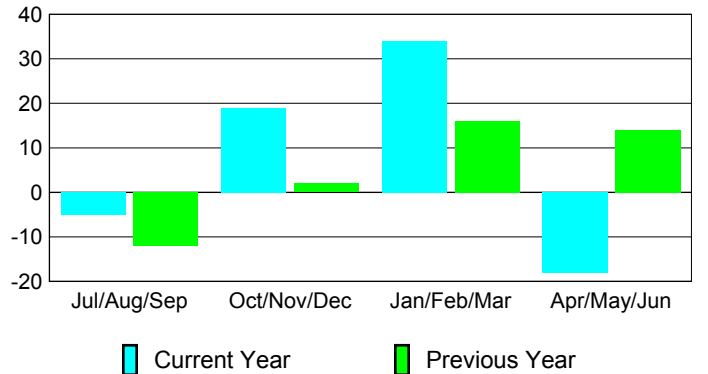

Comparison of Membership Gain/Loss

Current Year Compared to the Previous Year