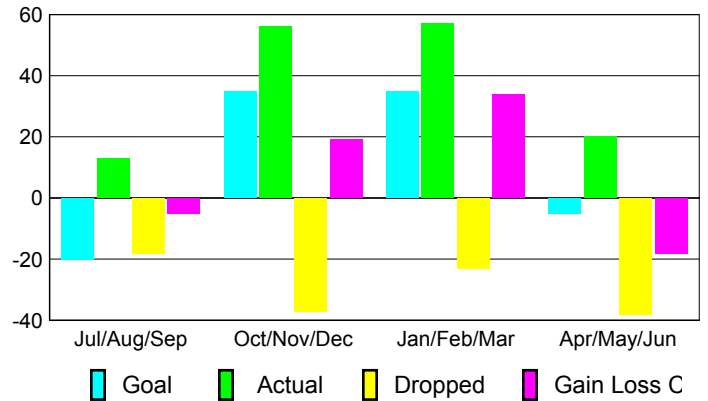

Membership Results 2009-2010

Goal, New, Dropped, Gain/Loss