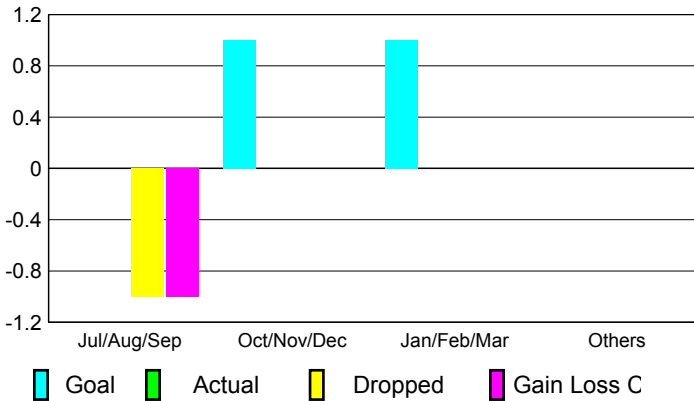

2009-2010 GMT Quarterly Report for District (or Undistricted) **District 107 N**

GMT: JON BJARNI THORSTEINSSO

Location: FINLAND

GMT CA: 4

CLUBS

Club Results
2009-2010

Clubs
2008-2009

Month	New Club Goal	Actual New Clubs	Actual Dropped Clubs	Gain/Loss of Clubs	Gain/Loss of Clubs
Jul/Aug/Sep	0	0	-1	-1	0
Oct/Nov/Dec	1	0	0	0	0
Jan/Feb/Mar	1	0	0	0	0
Apr/May/June	0	0	0	0	2
Totals	2	0	-1	-1	2

Club Results 2009-2010

Goal, New, Dropped, Gain/Loss

Comparison of Club Gain/Loss

Current Year Compared to the Previous Year

YTD Status Quo Clubs 2009-2010

Status Quo Clubs Compared to Status Quo Members

MEMBERSHIP

Membership Results
2009-2010

Membership
2008-2009

Month	Net Memb Goal	Actual New Memb	Actual Dropped Memb	Gain/Loss of Memb	Gain/Loss of Memb
Jul/Aug/Sep	-20	13	-18	-5	-12
Oct/Nov/Dec	35	56	-37	19	2
Jan/Feb/Mar	35	57	-23	34	16
Apr/May/June	-5	20	-38	-18	14
Totals	45	146	-116	30	20